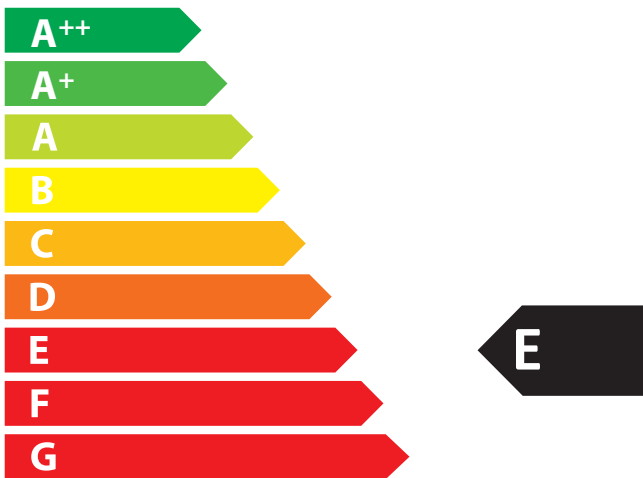

4,0
kW

ENERGIA · ЕНЕРГИЯ · ΕΝΕΡΓΕΙΑ · ENERGIJA · ENERGY · ENERGIE · ENERGI

2015/1186