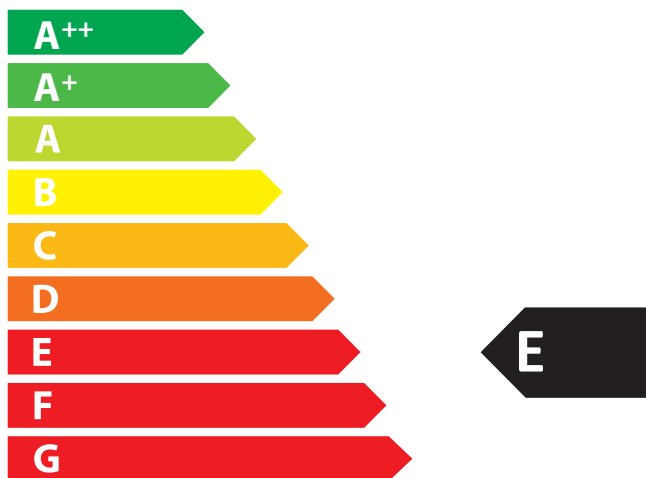

ENERG

енергия · ενεργεια

Dal Zotto

PETIT
- BIANCO

4,0
kW

A blue-bordered box containing three icons: a window, a lamp, and a heater. To the right of the box, the power consumption is listed as 4,0 kW.

ENERGIA · ЕНЕРГИЯ · ΕΝΕΡΓΕΙΑ · ENERGIJA · ENERGY · ENERGIE · ENERGI